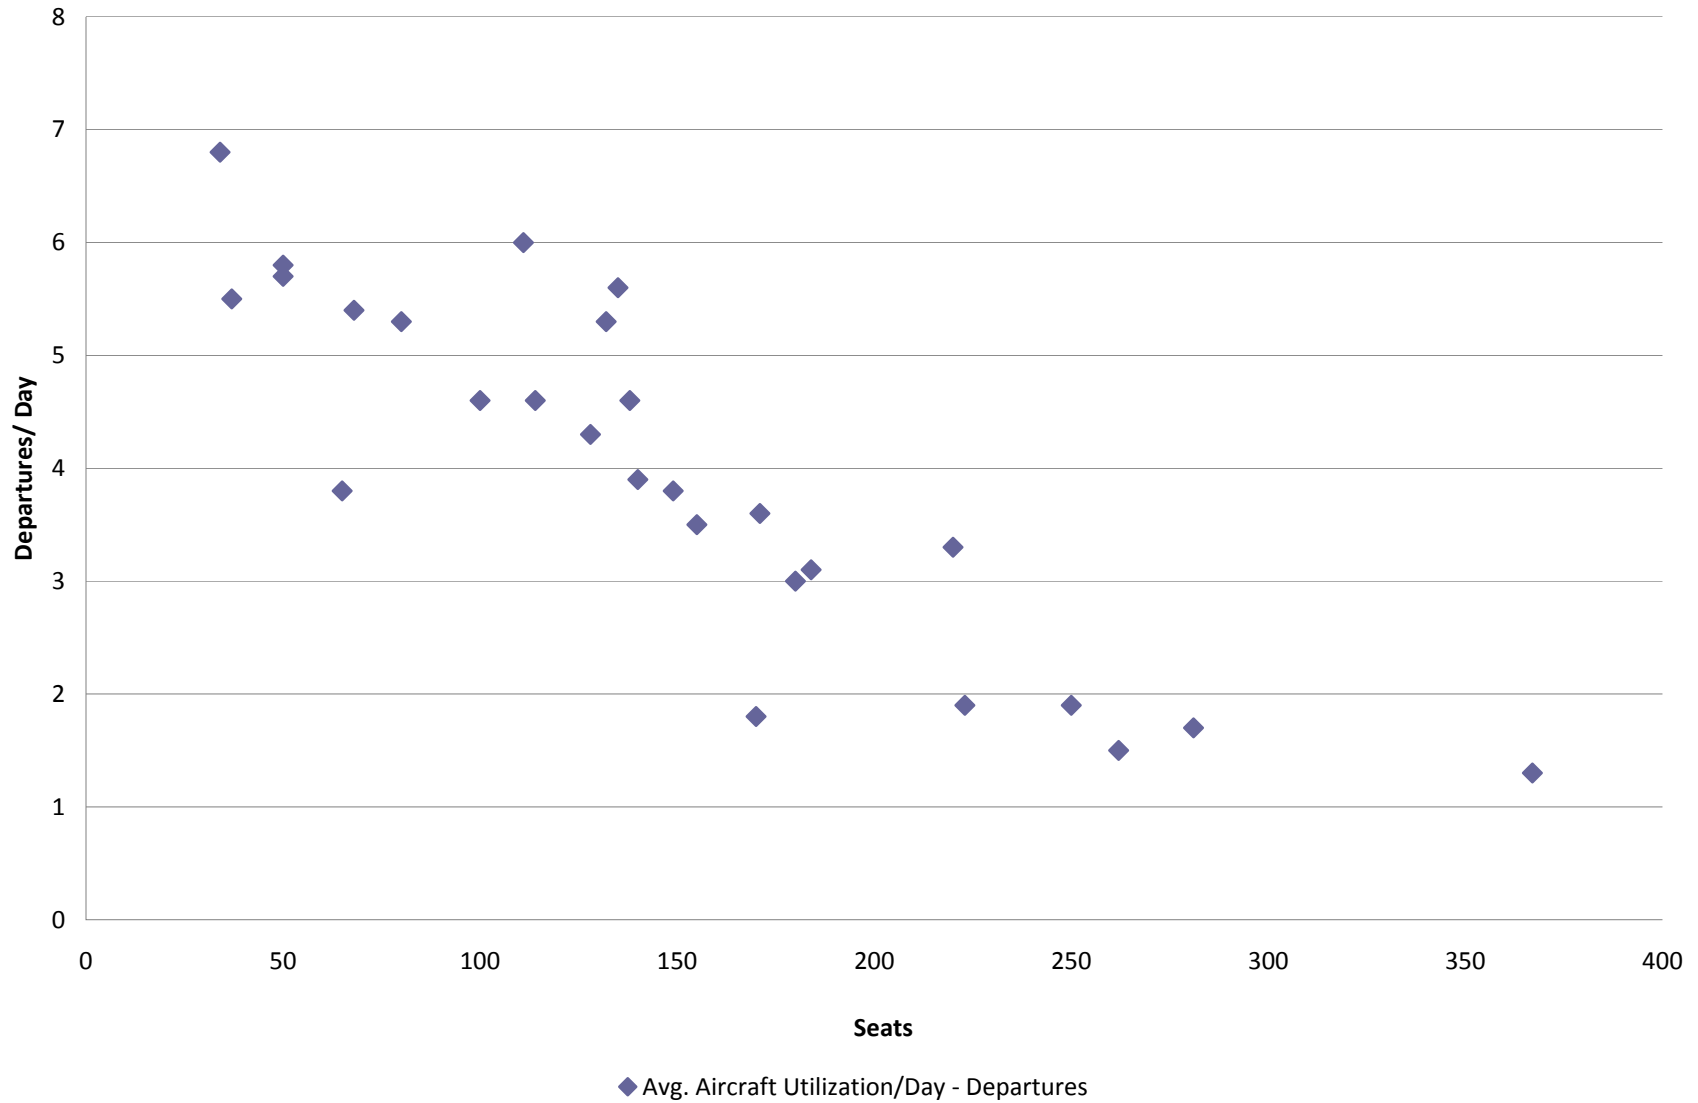

September 2008 Performance Measures

◆ Avg. Aircraft Utilization/Day - Departures ■ Block Hours ▲ Fuel/Hr/ Seat ■ Total

September 2007 Performance Measures (Departures per Day)

September 2007 Performance Measures (Block hrs per aircraft per day)

September 2007 Performance Measures (Cost per ASM)

September 2007 Performance Measures (Burn Rate per seat)