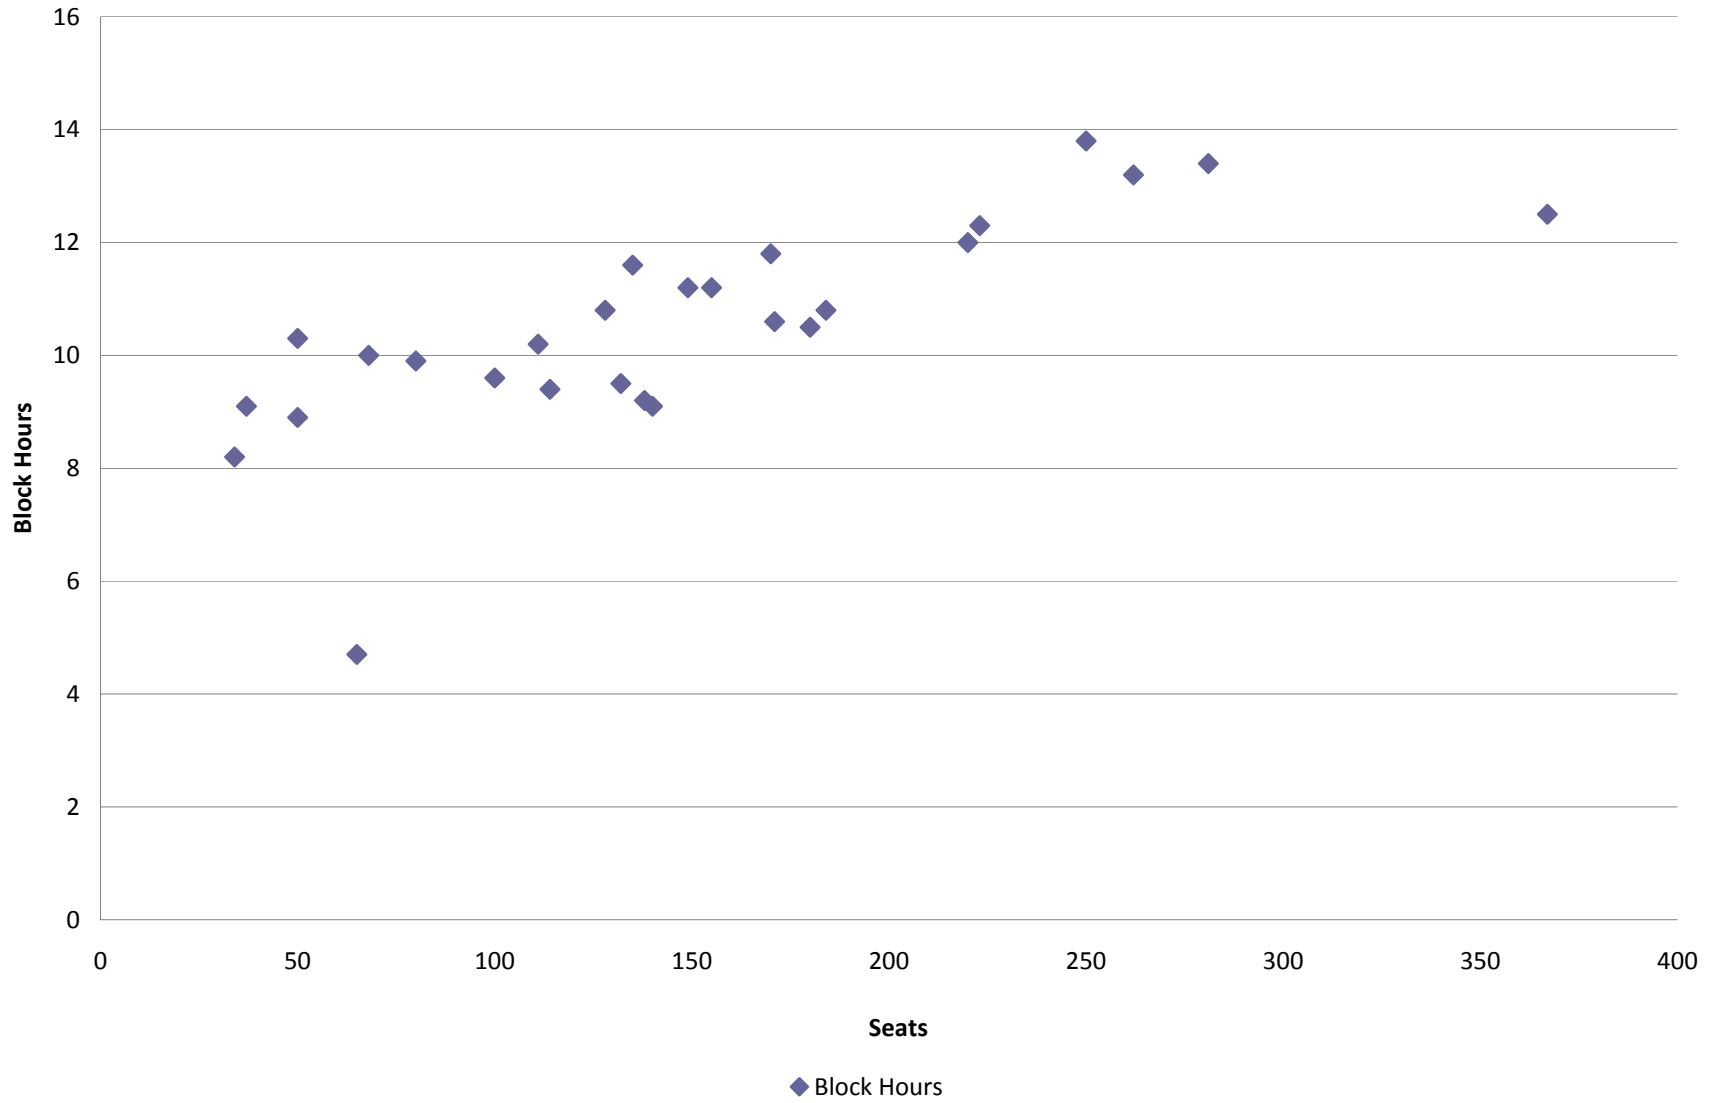

September 2008 Performance Measures

◆ Avg. Aircraft Utilization/Day - Departures ■ Block Hours ▲ Fuel/Hr/ Seat ■ Total

September 2007 Performance Measures (Departures per Day)

September 2007 Performance Measures (Block hrs per aircraft per day)

September 2007 Performance Measures (Cost per ASM)

September 2007 Performance Measures (Burn Rate per seat)