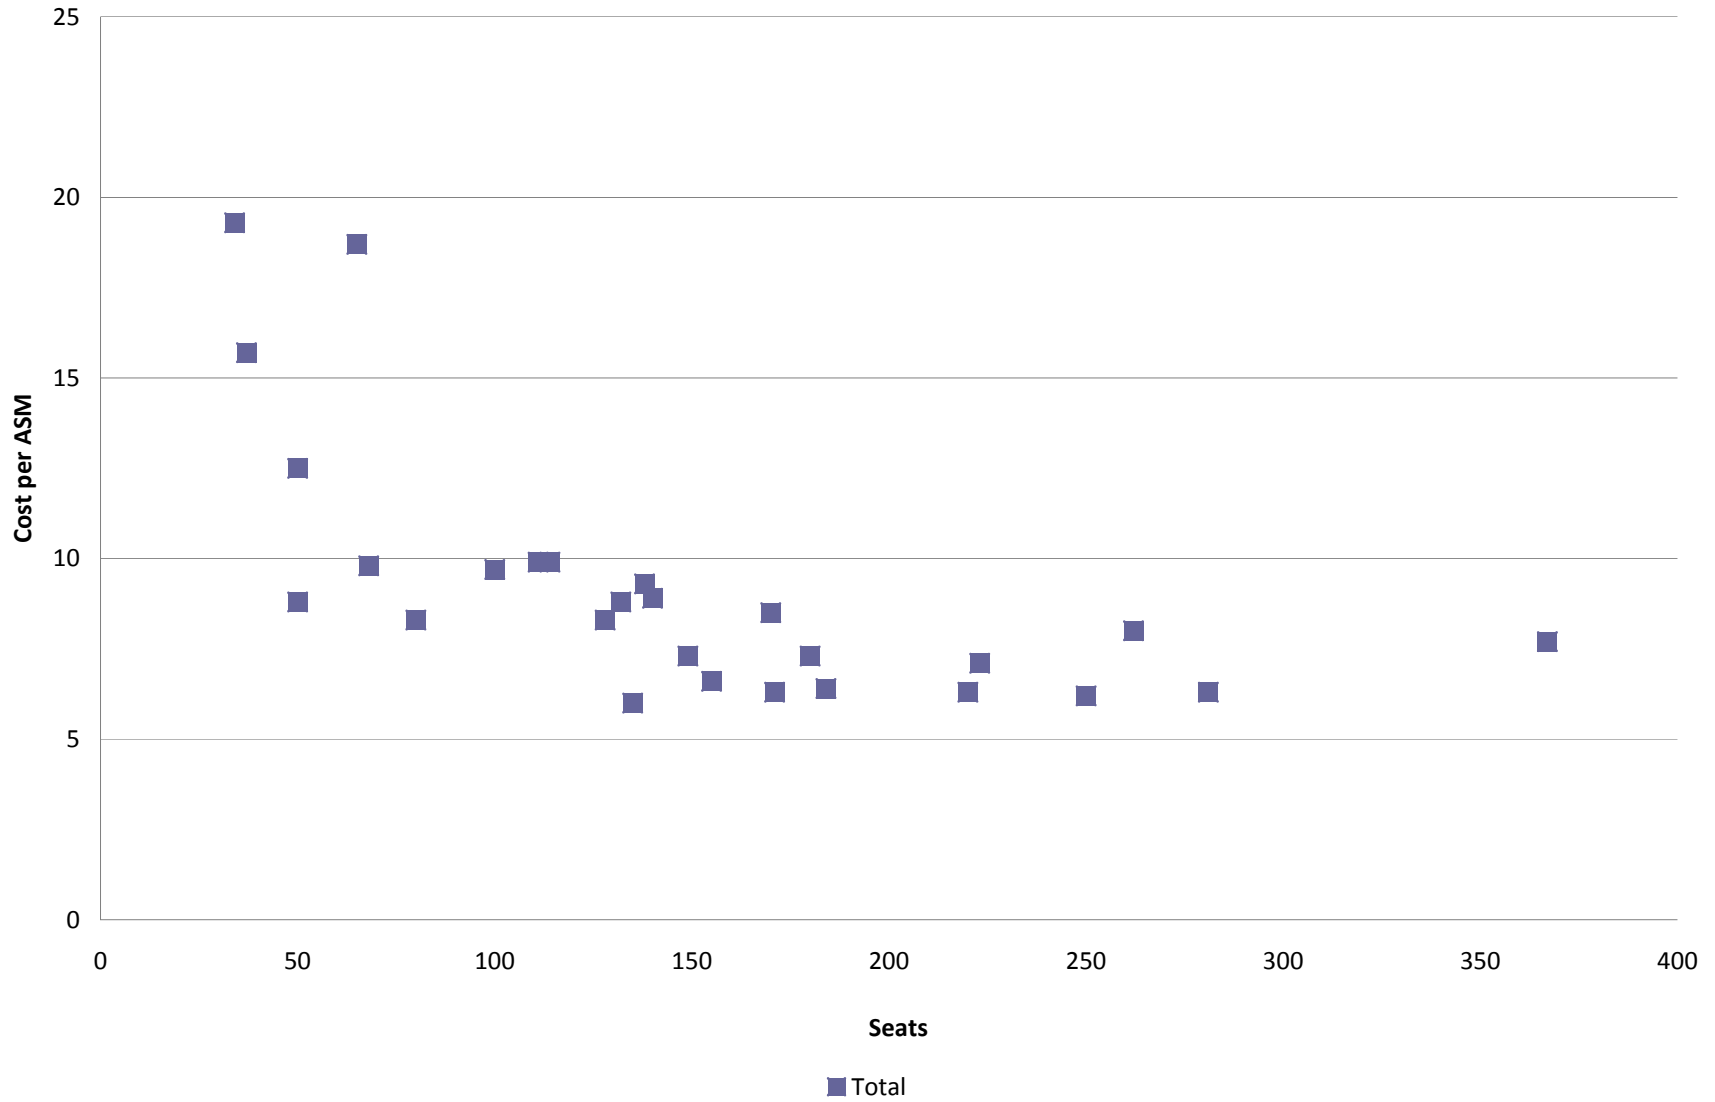

September 2008 Performance Measures

◆ Avg. Aircraft Utilization/Day - Departures ■ Block Hours ▲ Fuel/Hr/ Seat ■ Total

September 2007 Performance Measures (Departures per Day)

September 2007 Performance Measures (Block hrs per aircraft per day)

September 2007 Performance Measures (Cost per ASM)

September 2007 Performance Measures (Burn Rate per seat)