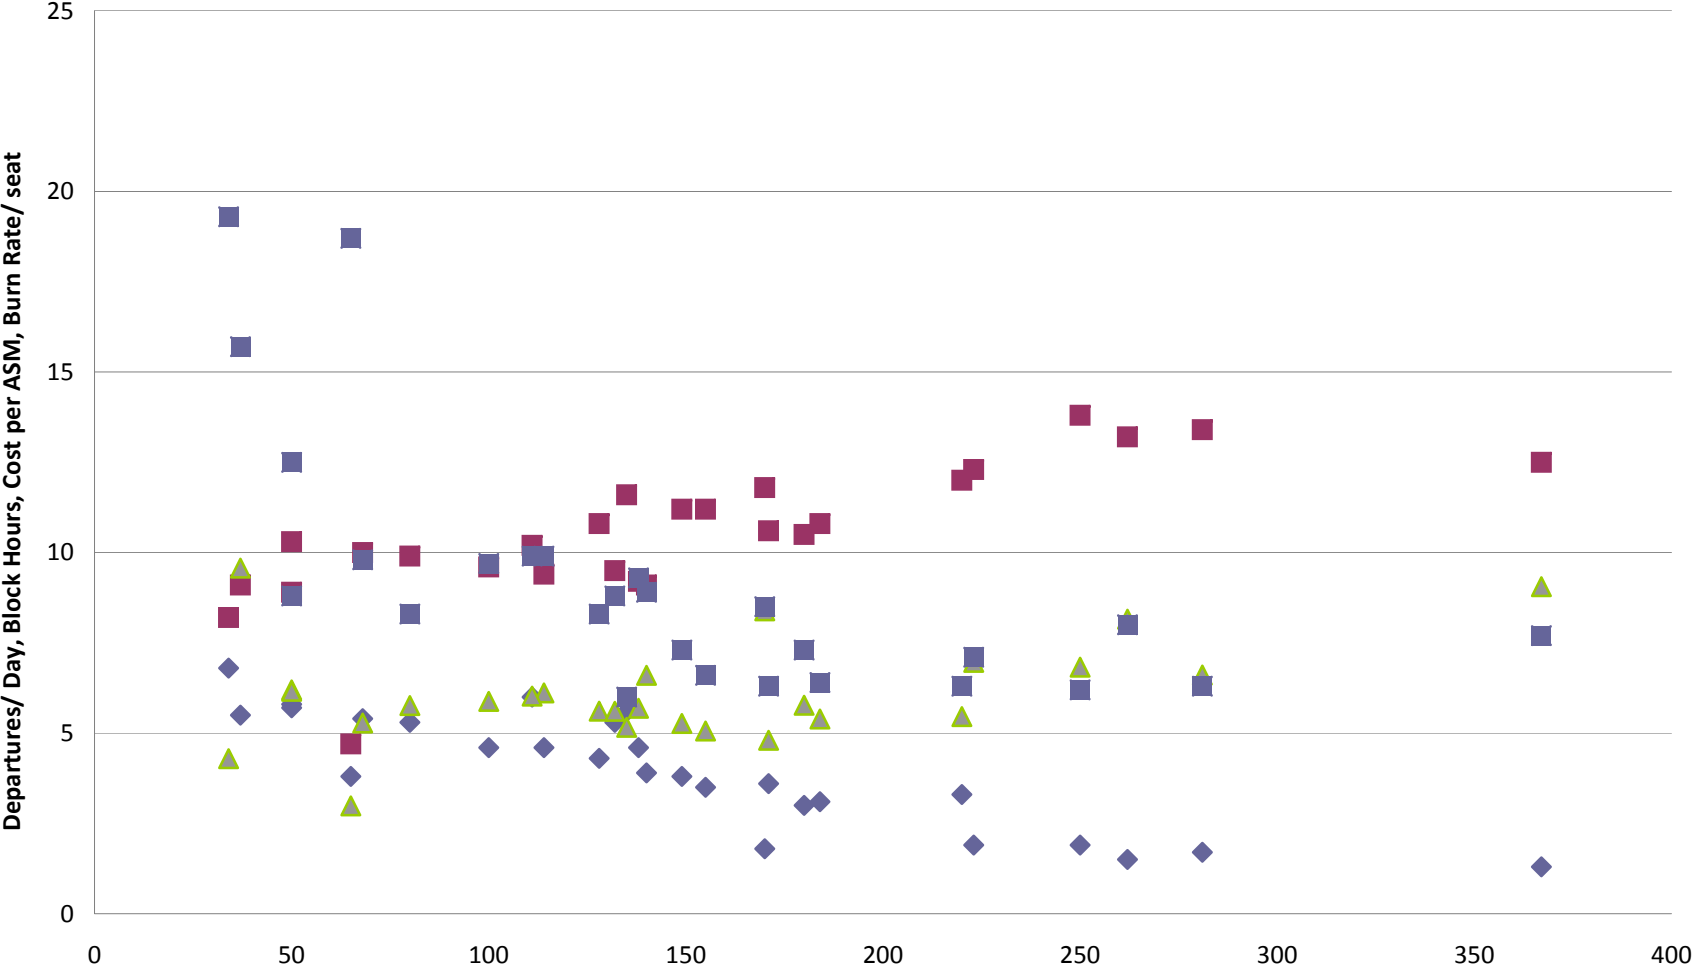

September 2008 Performance Measures

◆ Avg. Aircraft Utilization/Day - Departures ■ Block Hours ▲ Fuel/Hr/ Seat ■ Total

September 2007 Performance Measures (Departures per Day)

September 2007 Performance Measures (Block hrs per aircraft per day)

September 2007 Performance Measures (Cost per ASM)

September 2007 Performance Measures (Burn Rate per seat)